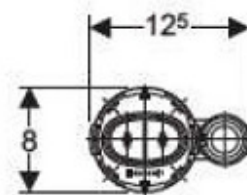

Specification Sheet

Image and Drawing:

Model No.	Description	Manufacturer / Origin
222.277.21.1	2" dual flush valve for one piece toilet installation – hook type	Geberit / China