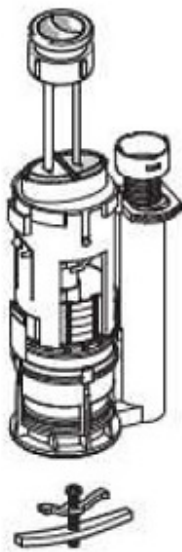

Specification Sheet

Image and Drawing:

Model No.	Description	Manufacturer / Origin
222.277.21.1	2" dual flush valve for one piece toilet installation – hook type	Geberit / China