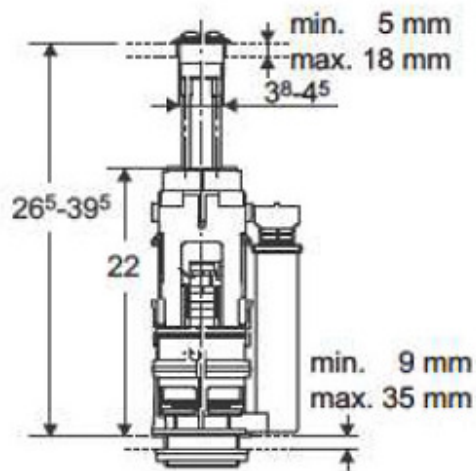

Specification Sheet

Image and Drawing:

Model No.	Description	Manufacturer / Origin
222.277.21.1	2" dual flush valve for one piece toilet installation – hook type	Geberit / China